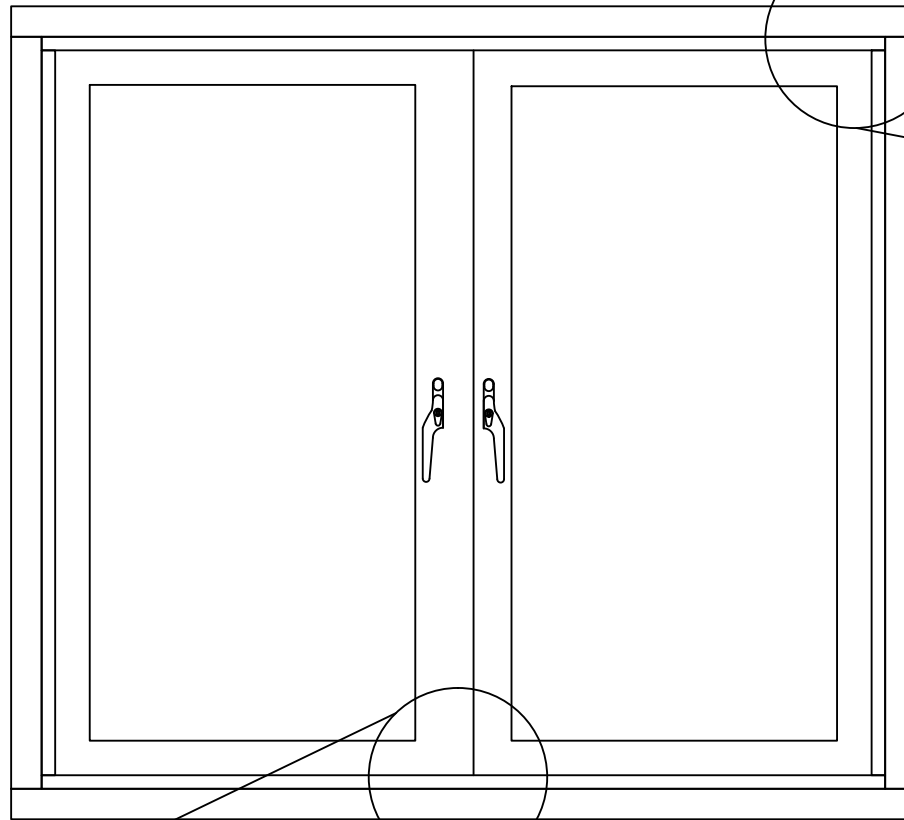

 <span style="font-size: 2em; font-weight: bold; margin-left: 10px;">valdi</span> beautifully bespoke	
designed by:	Valdi Ltd Unit 11, Chettisham Business Park, Lynn Road, Ely, Cambridgeshire, CB6 1RY
drawing no. .....	<b>Flush Faced Casement Window.</b>