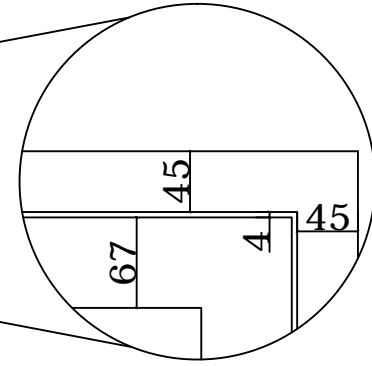

beautifully bespoke	
designed by:	Valdi Ltd Unit 11, Chettisham Business Park, Lynn Road, Ely, Cambridgeshire, CB6 1RY
drawing no.	Flush Faced Casement Window. (floating mullion)