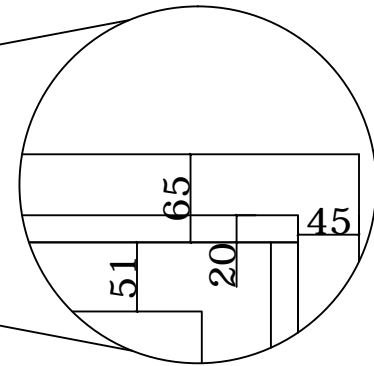

 <span style="font-size: 2em; font-weight: bold; margin-left: 10px;">valdi</span> beautifully bespoke	
designed by:	Valdi Ltd Unit 11, Chettisham Business Park, Lynn Road, Ely, Cambridgeshire, CB6 1RY
drawing no. .....	<b>Flush Faced Casement Window.</b>