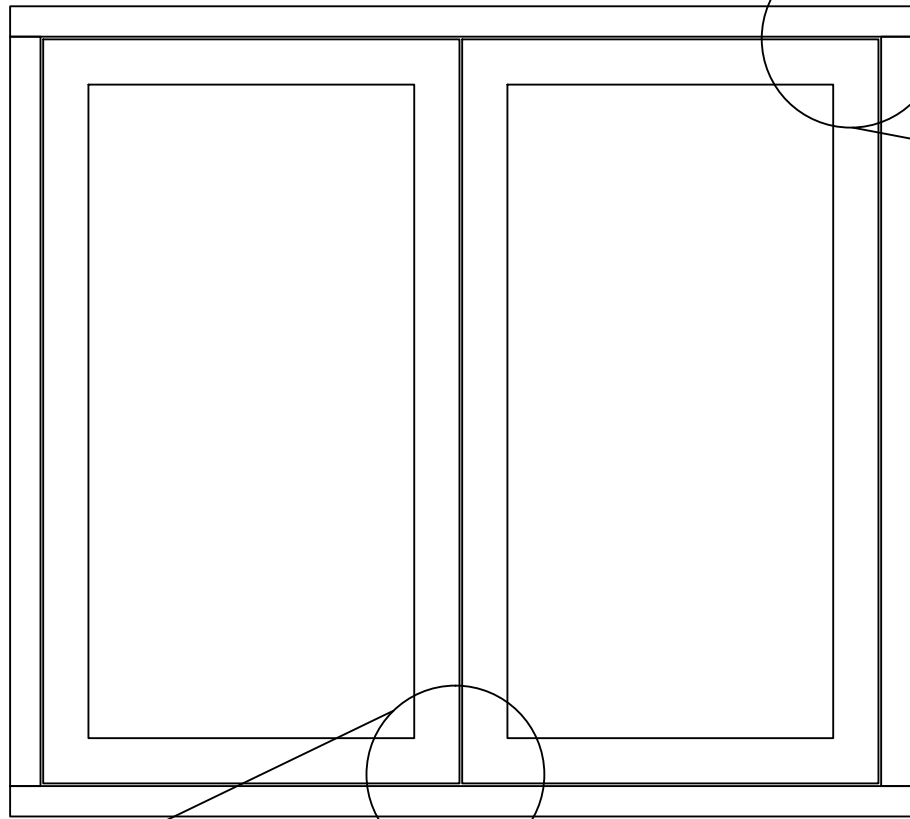

beautifully bespoke	
designed by:	Valdi Ltd Unit 11, Chettisham Business Park, Lynn Road, Ely, Cambridgeshire, CB6 1RY
drawing no.	Flush Faced Casement Window. (floating mullion)