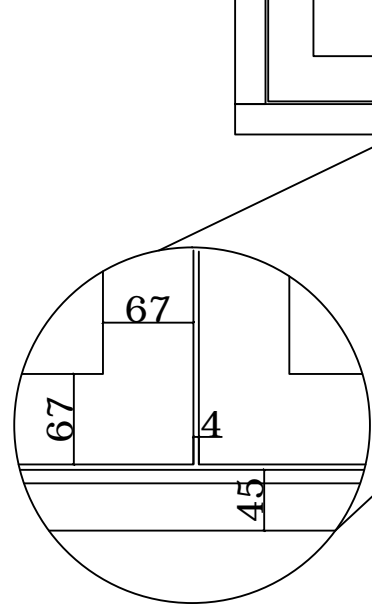

B-B

A-A

 <p>beautifully bespoke</p>	
designed by:	Valdi Ltd Unit 11, Chettisham Business Park, Lynn Road, Ely, Cambridgeshire, CB6 1RY
drawing no. .....	<b>Flush Faced Casement Window.</b> (floating mullion)

 <span style="font-size: 2em; font-weight: bold; margin-left: 10px;">valdi</span> beautifully bespoke	
designed by:	Valdi Ltd Unit 11, Chettisham Business Park, Lynn Road, Ely, Cambridgeshire, CB6 1RY
drawing no. .....	<b>Flush Faced Casement Window.</b>