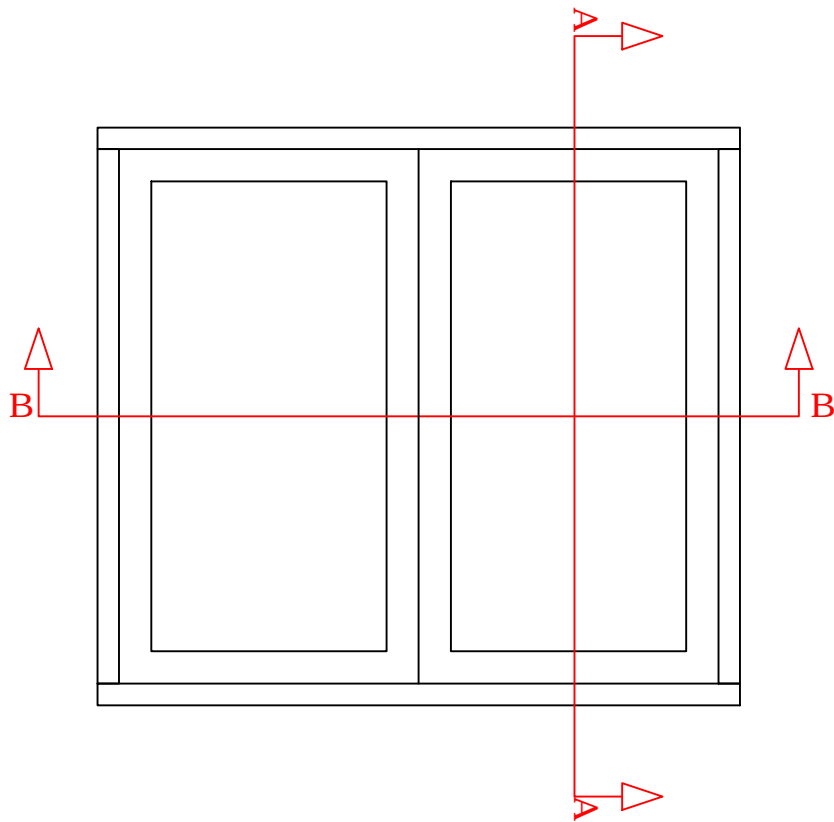

B-B

A-A

 <p>beautifully bespoke</p>	
designed by:	Valdi Ltd Unit 11, Chettisham Business Park, Lynn Road, Ely, Cambridgeshire, CB6 1RY
drawing no. .....	<b>Flush Faced Casement Window.</b> (floating mullion)

 <span style="font-size: 2em; font-weight: bold; margin-left: 10px;">valdi</span> beautifully bespoke	
designed by:	Valdi Ltd Unit 11, Chettisham Business Park, Lynn Road, Ely, Cambridgeshire, CB6 1RY
drawing no. .....	<b>Flush Faced Casement Window.</b>