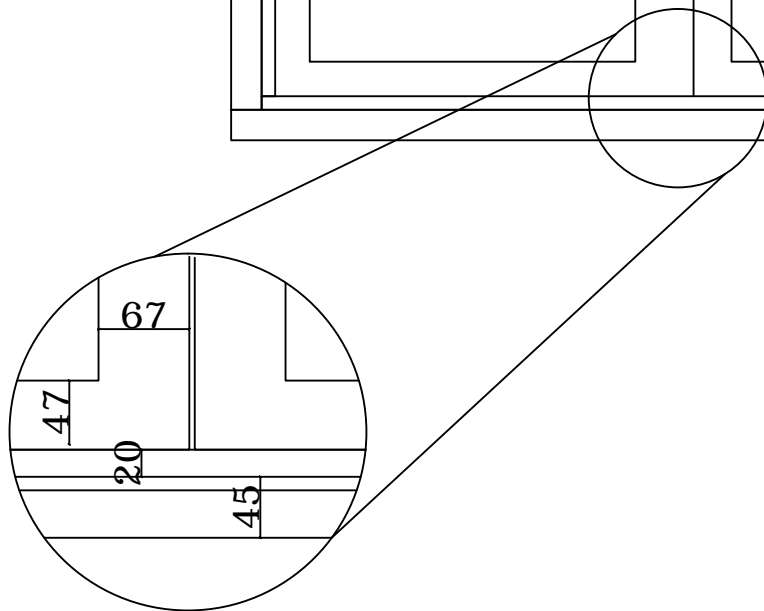

B-B

A-A

 <p>beautifully bespoke</p>	
designed by:	Valdi Ltd Unit 11, Chettisham Business Park, Lynn Road, Ely, Cambridgeshire, CB6 1RY
drawing no. .....	<b>Flush Faced Casement Window.</b> (floating mullion)

 <span style="font-size: 2em; font-weight: bold; margin-left: 10px;">valdi</span> beautifully bespoke	
designed by:	Valdi Ltd Unit 11, Chettisham Business Park, Lynn Road, Ely, Cambridgeshire, CB6 1RY
drawing no. .....	<b>Flush Faced Casement Window.</b>